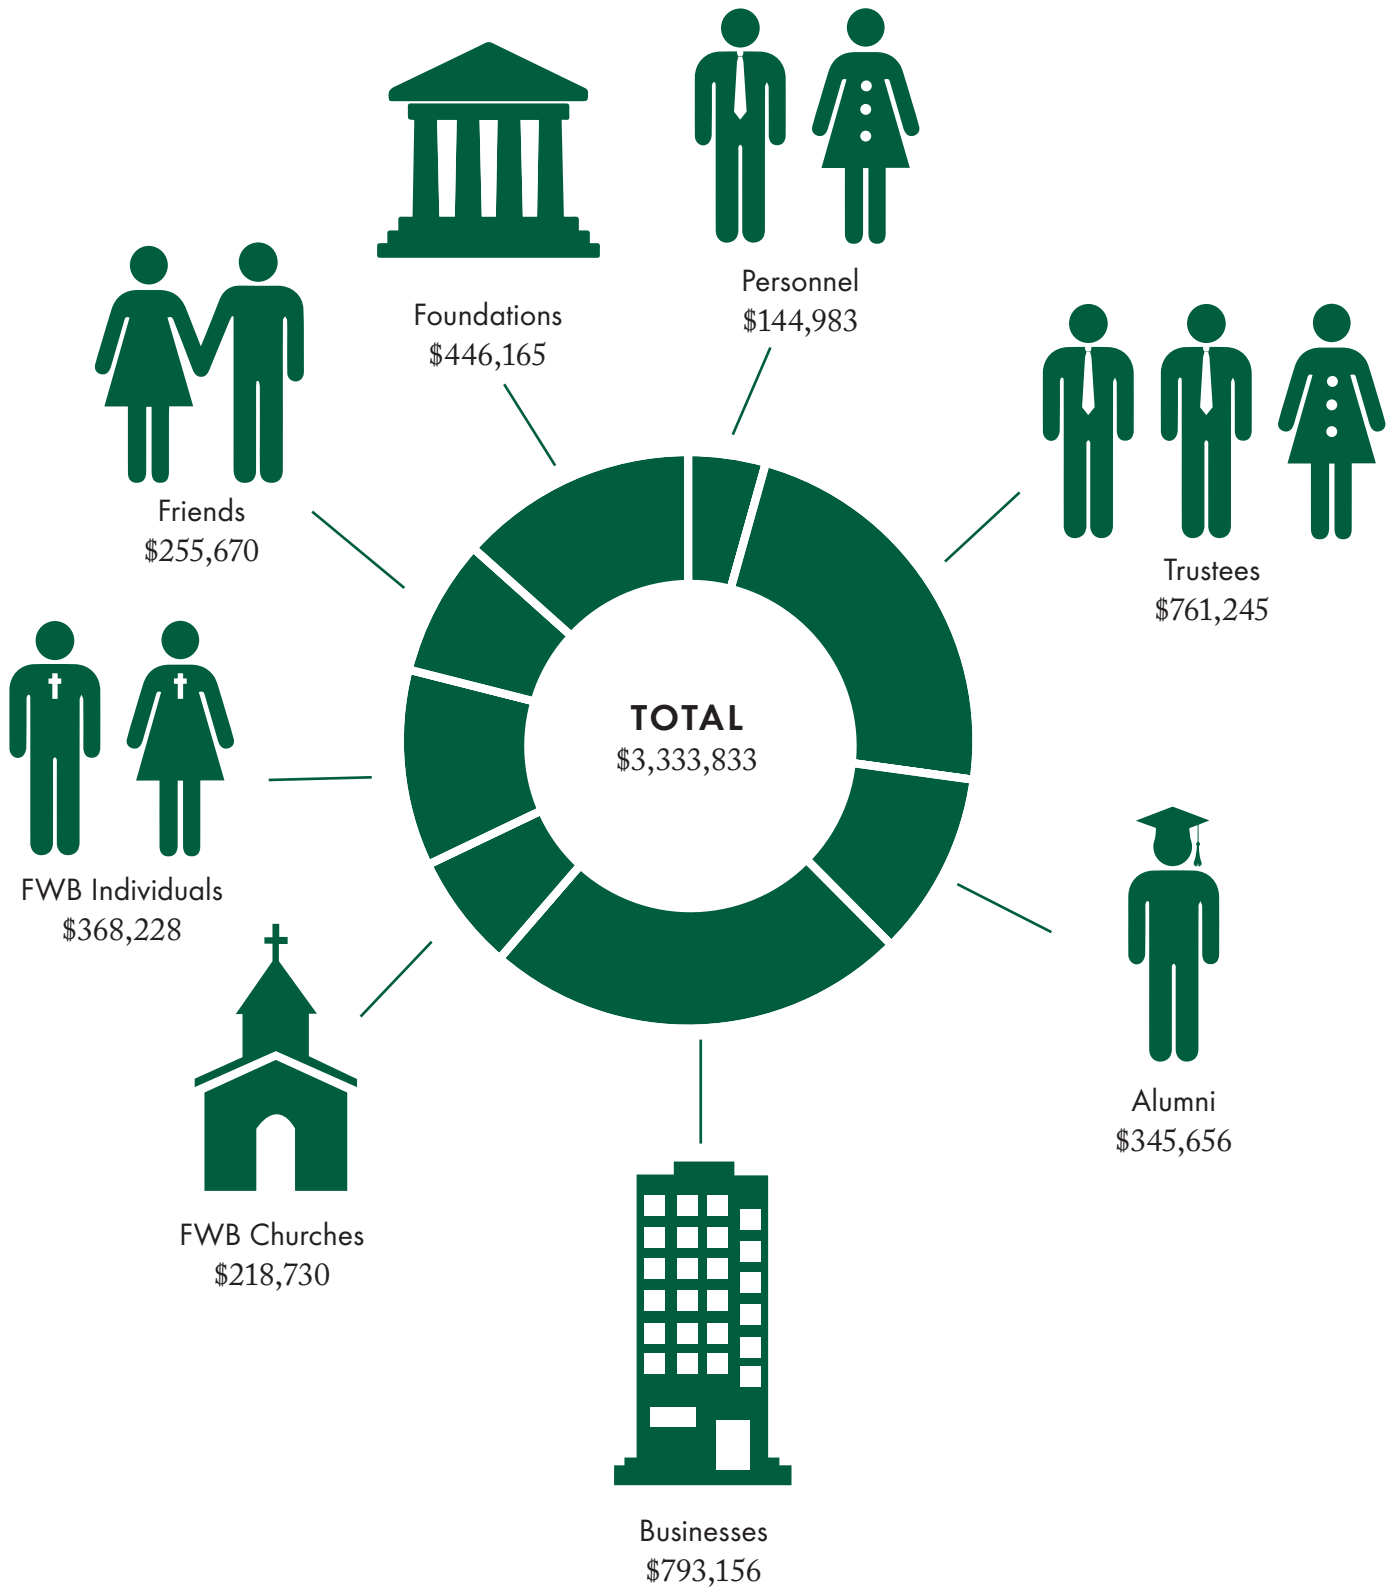

GIFTS IN FISCAL YEAR 2015-2016